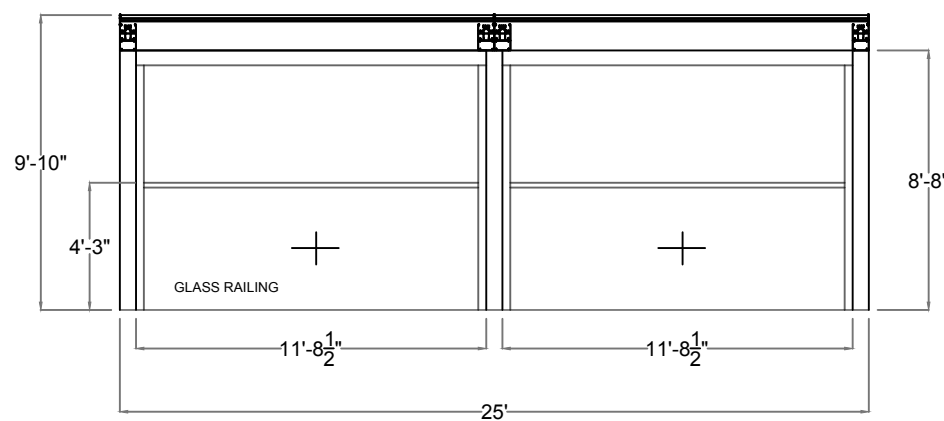

TOP VIEW

SIDE ELEVATION

FRONT ELEVATION

SIDE ELEVATION

General Notes:

Anthony NJC34280

Palma Pergola  
www.palmapergola.com

93 Moonachie Ave  
Moonachie NJ07074