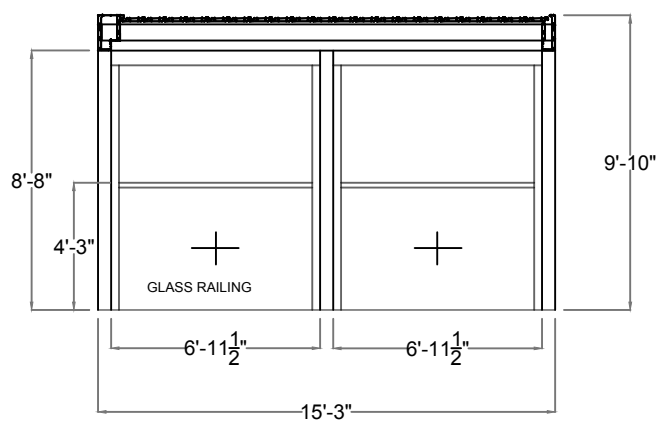

TOP VIEW

SIDE ELEVATION

FRONT ELEVATION

SIDE ELEVATION

General Notes:

Anthony NJC34280

Palma Pergola  
www.palmapergola.com

93 Moonachie Ave  
Moonachie NJ07074